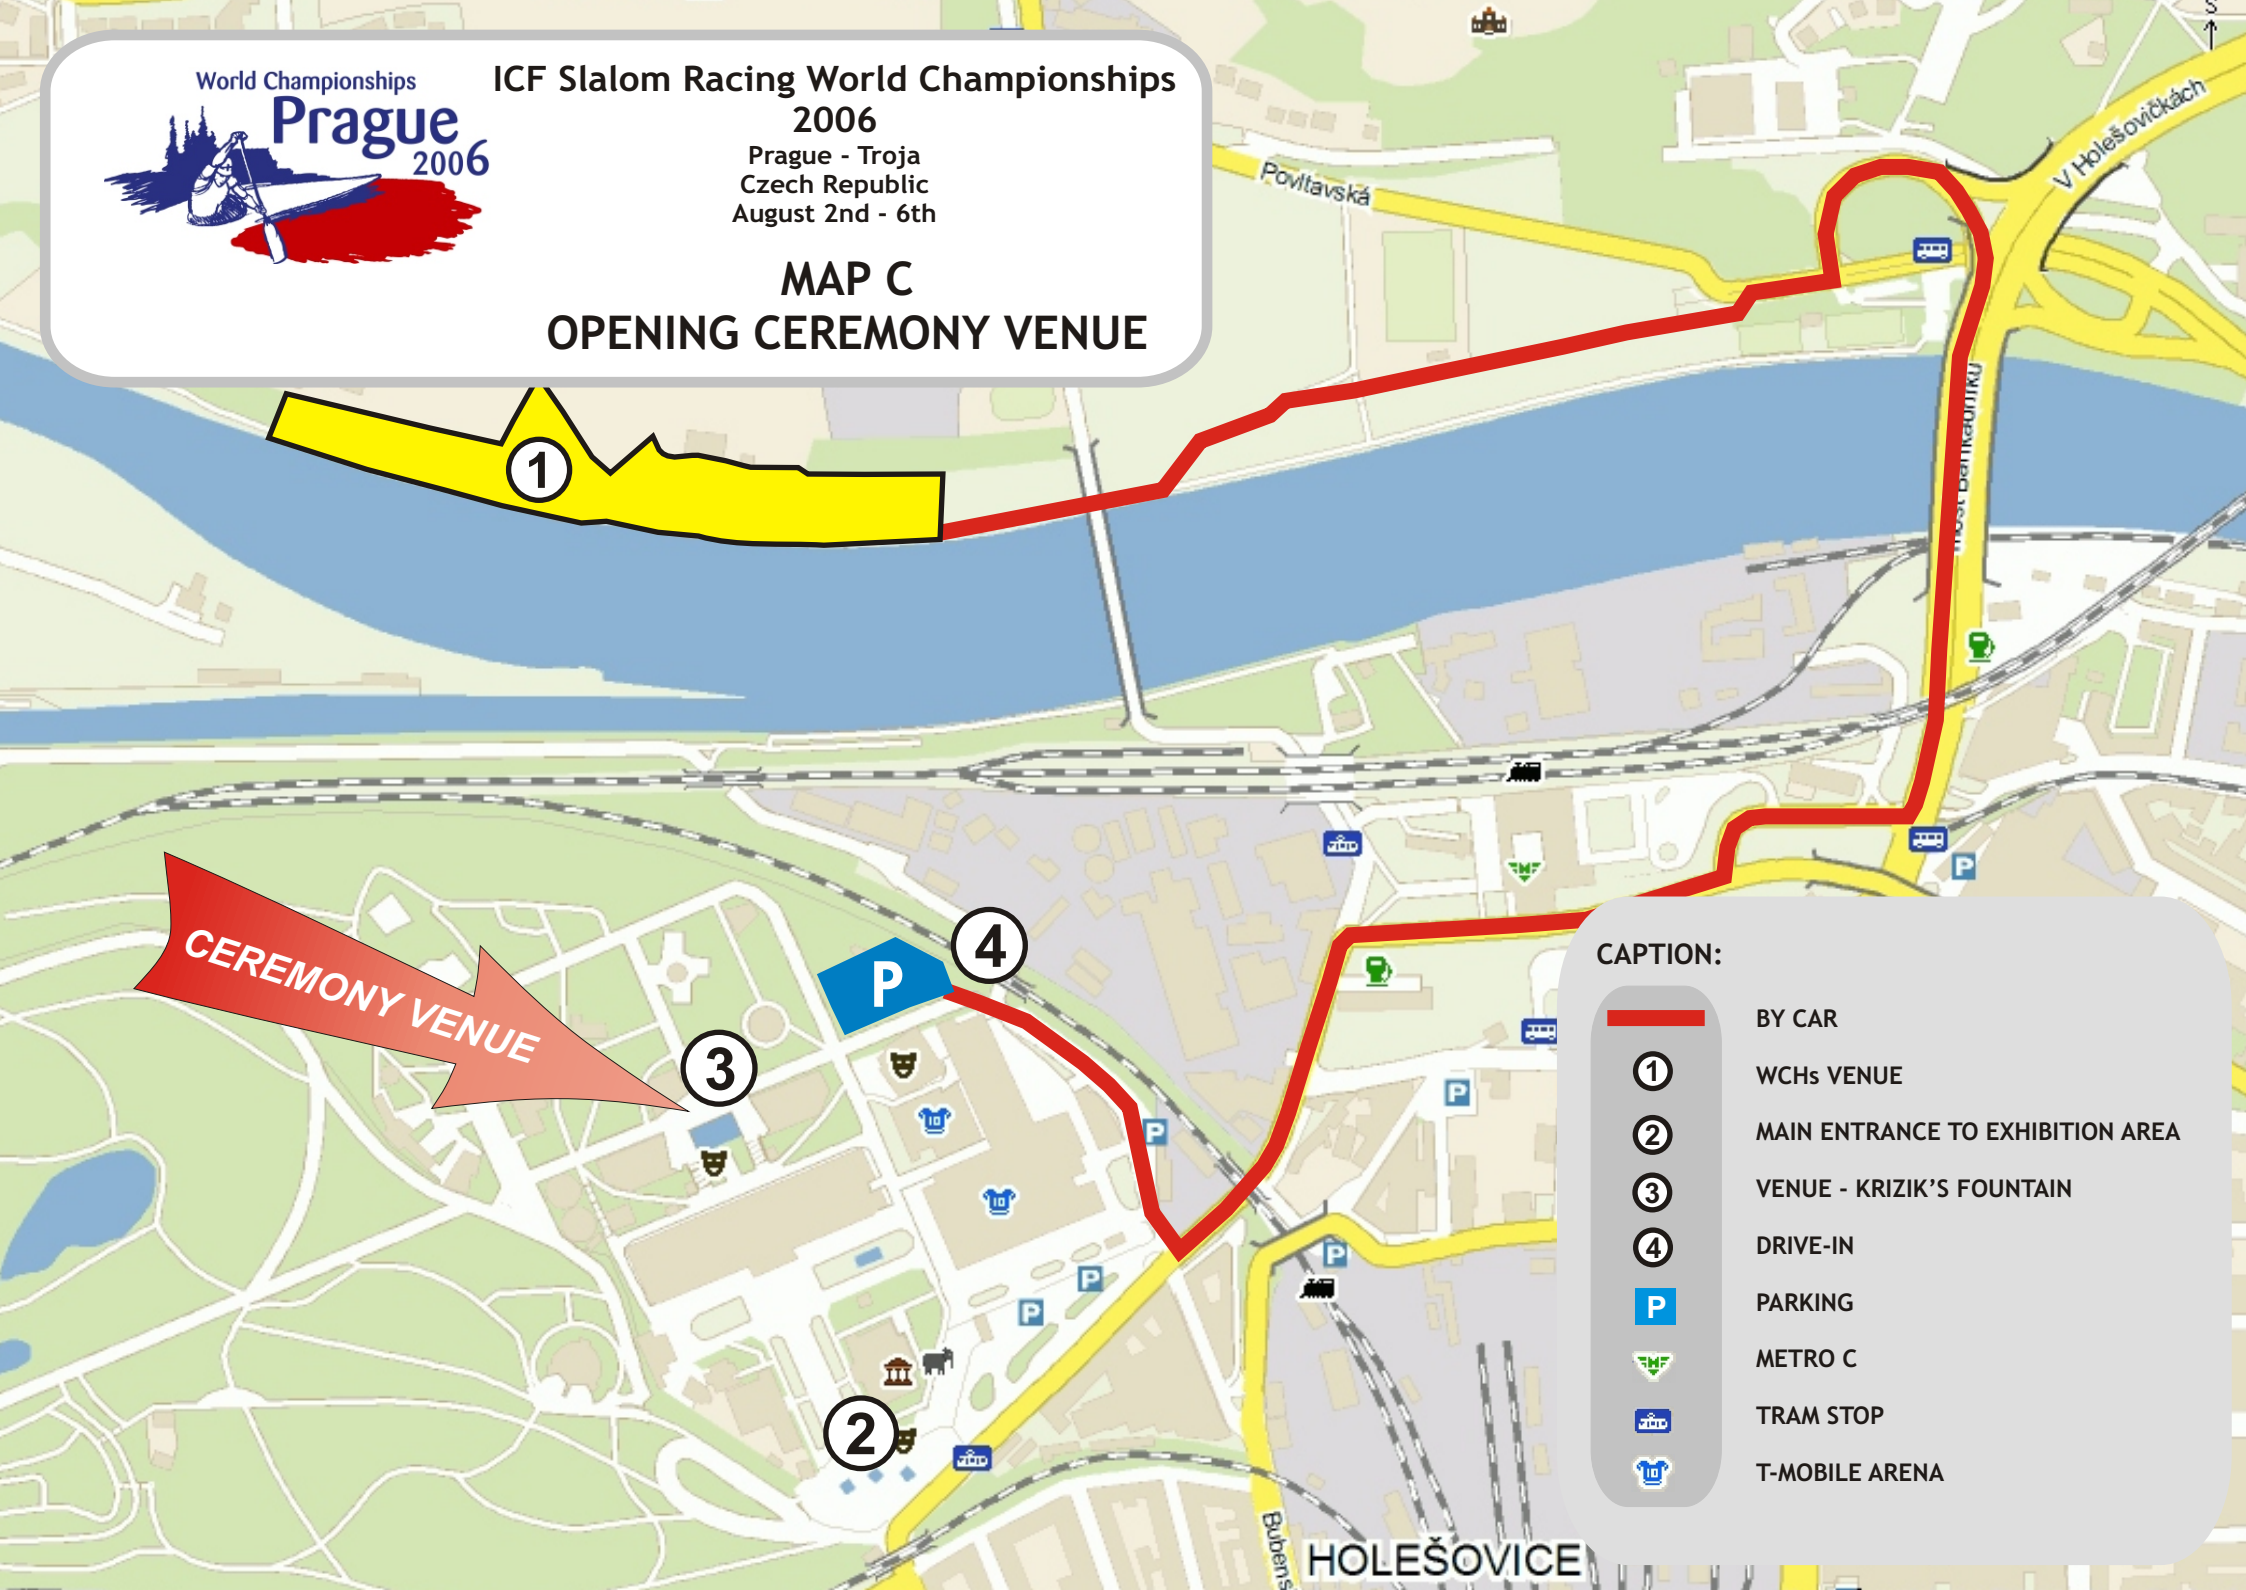

ICF Slalom Racing World Championships 2006

Prague - Troja
Czech Republic
August 2nd - 6th

MAP C OPENING CEREMONY VENUE

CAPTION:

-  BY CAR
-  WCHs VENUE
-  MAIN ENTRANCE TO EXHIBITION AREA
-  VENUE - KRIZIK'S FOUNTAIN
-  DRIVE-IN
-  PARKING
-  METRO C
-  TRAM STOP
-  T-MOBILE ARENA

HOLEŠOVICE