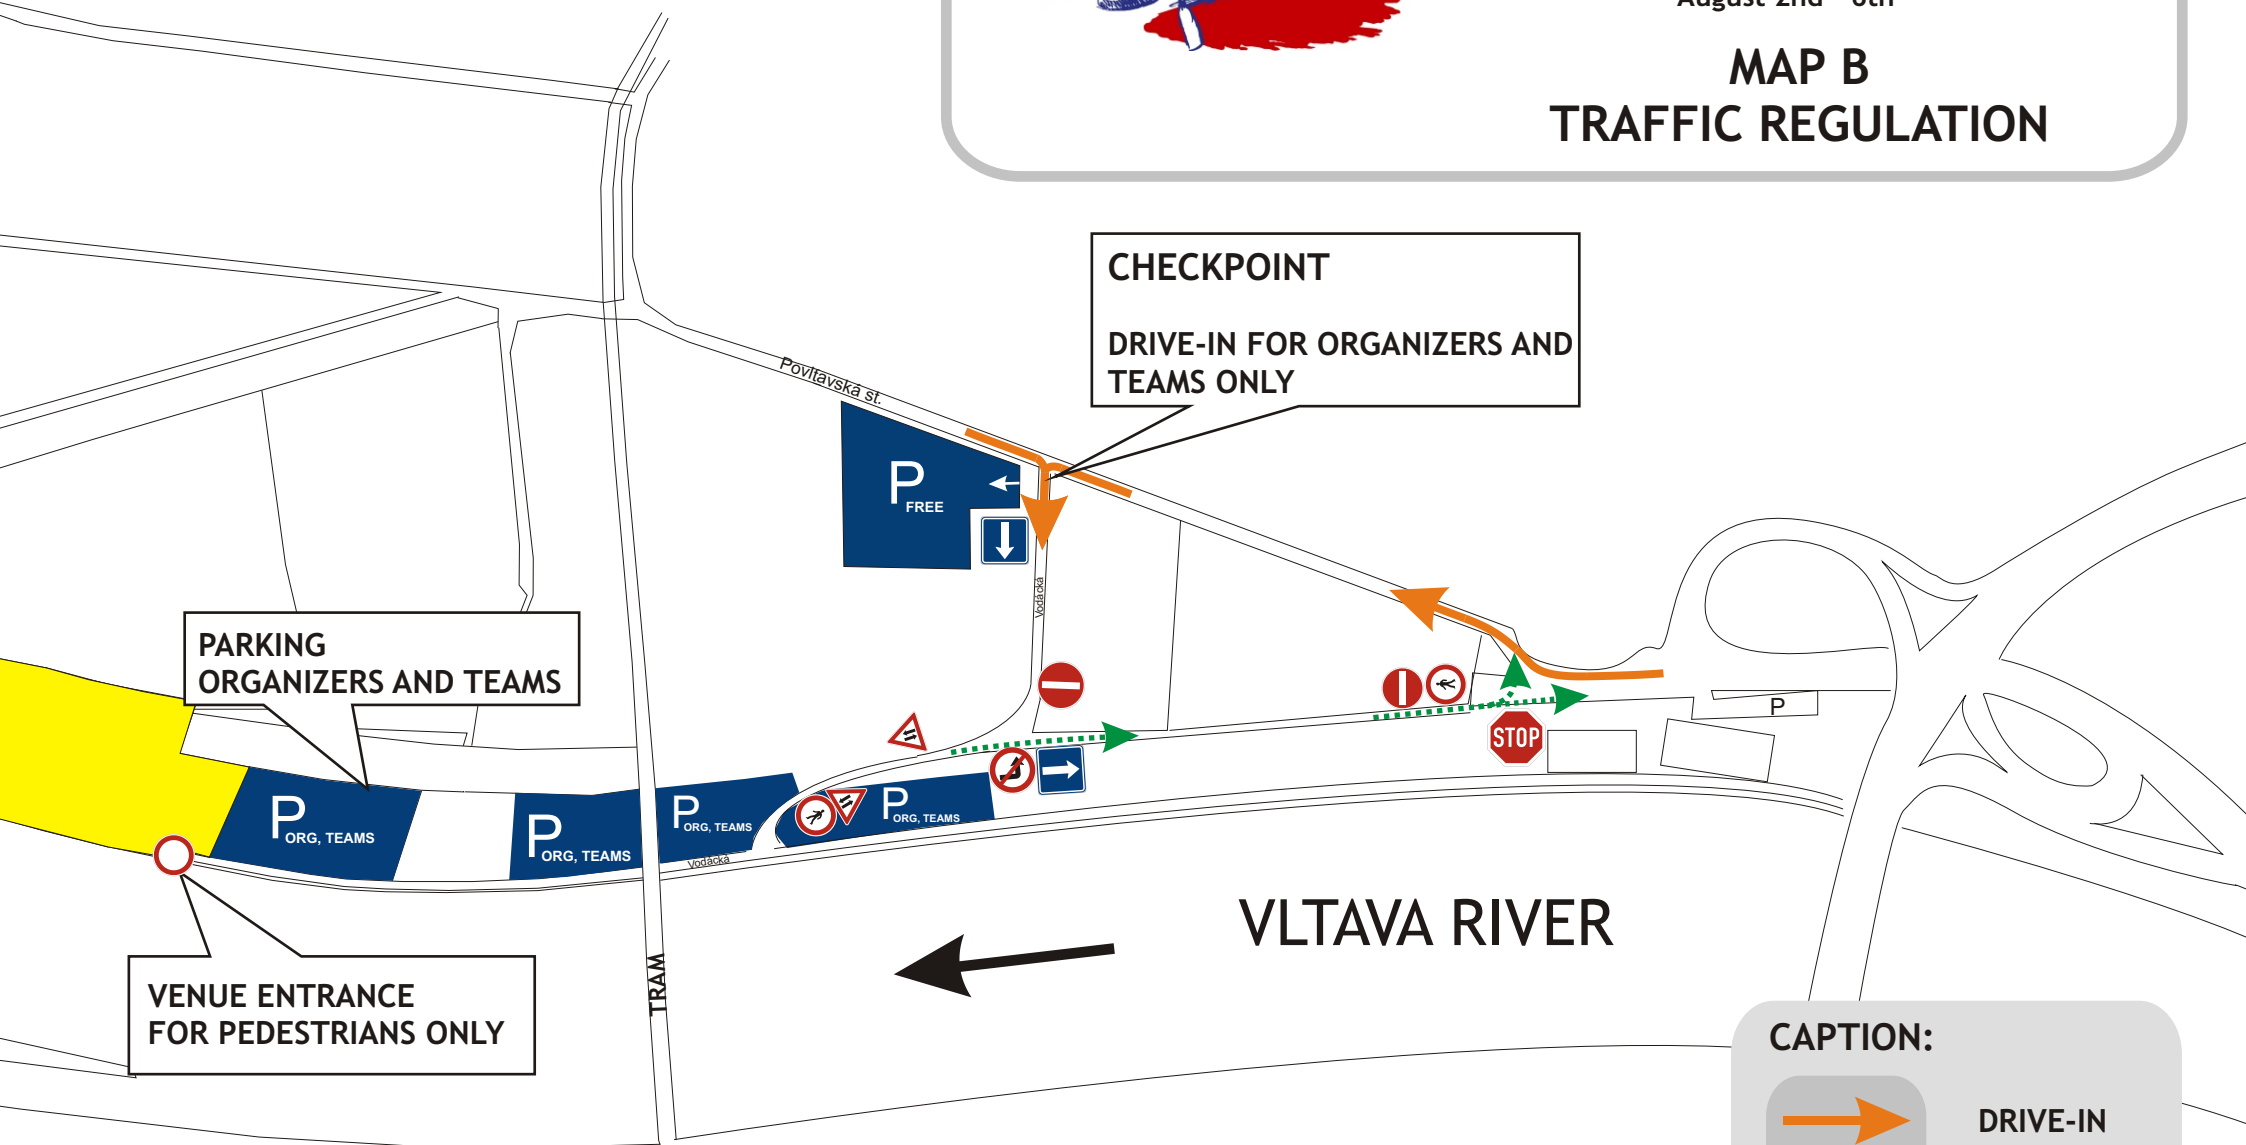

ICF Slalom Racing World Championships  
2006  
Prague - Troja  
Czech Republic  
August 2nd - 6th

## MAP B TRAFFIC REGULATION

**CAPTION:**

	DRIVE-IN
	EXIT