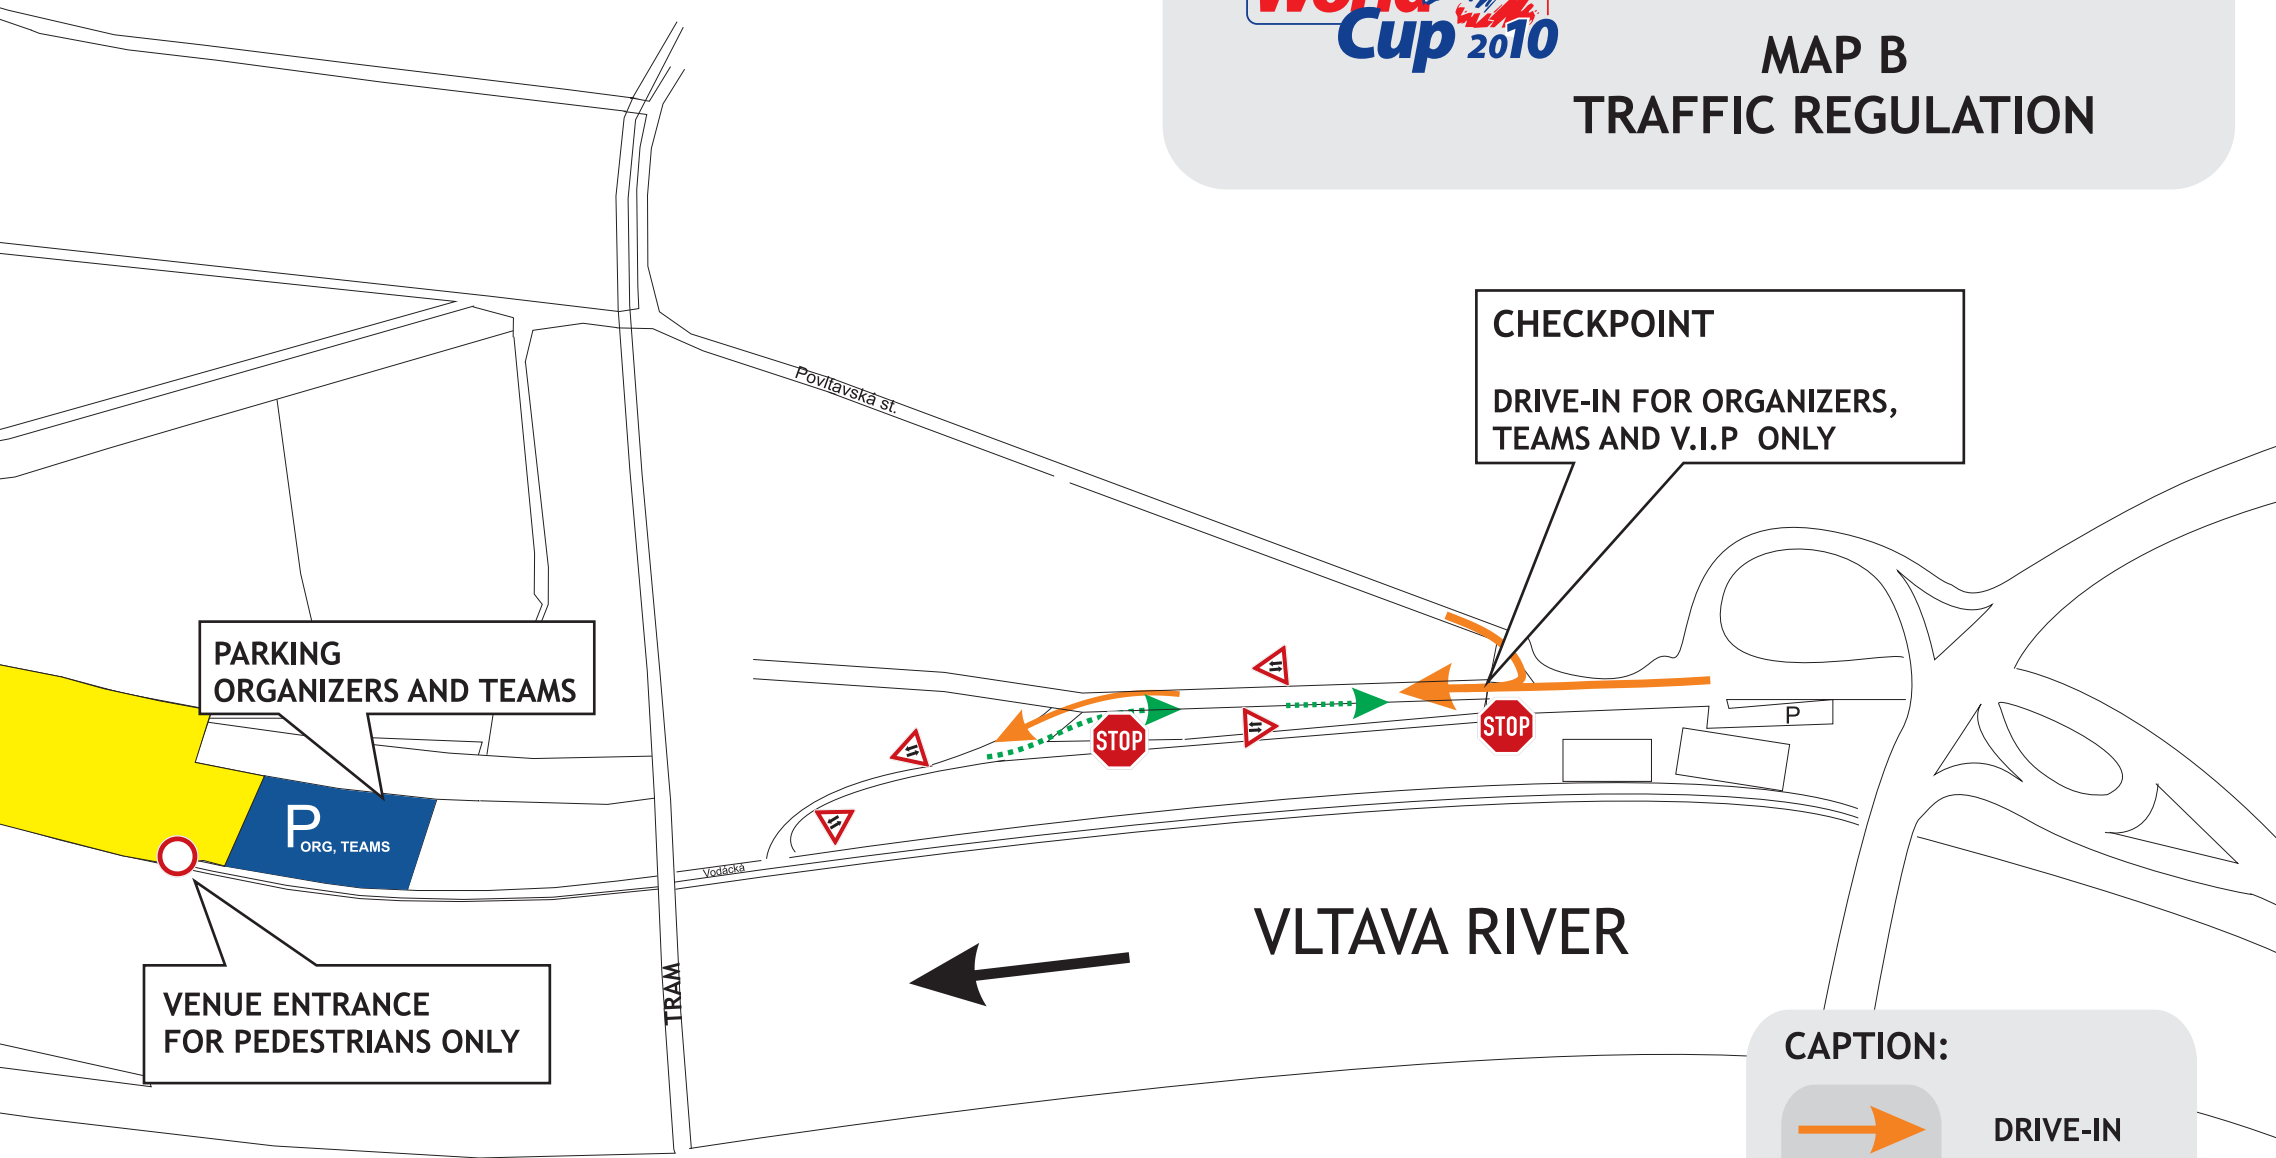

2010 ICF CANOE SLALOM  
WORLD CUP Prague (CZE)  
Czech Republic  
June 18th - June 20th

## MAP B TRAFFIC REGULATION

CAPTION:

DRIVE-IN

EXIT