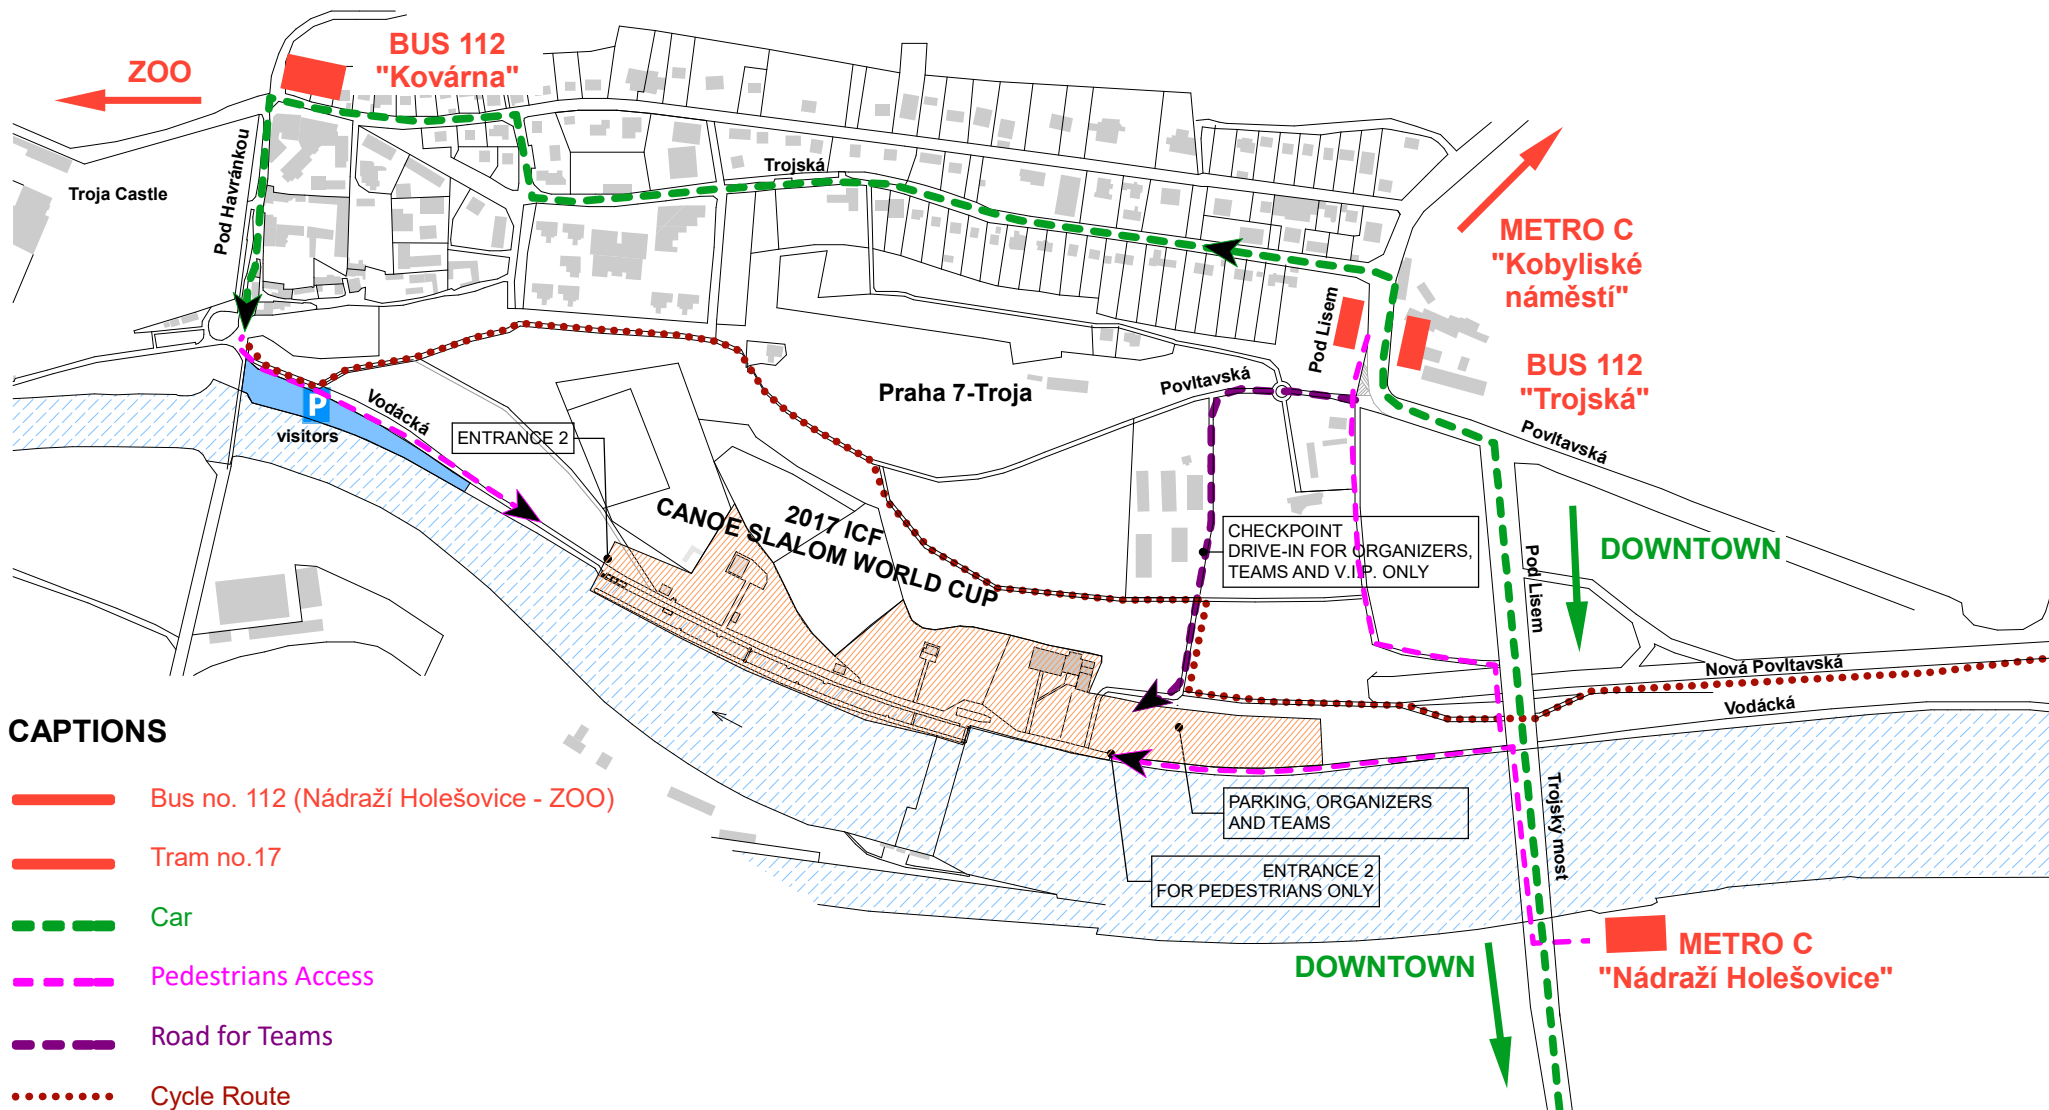

# 2019 ICF CANOE SLALOM WORLD CUP CANOE SLALOM EXTREM WORLD CHAMPIONSHIPS

PRAGUE ,CZECH REPUBLIC 5.-8.9. 2019

## VISITORS TRAFFIC INFORMATION

### CAPTIONS

- Bus no. 112 (Nádraží Holešovice - ZOO)
- Tram no.17
- Car
- Pedestrians Access
- Road for Teams
- Cycle Route