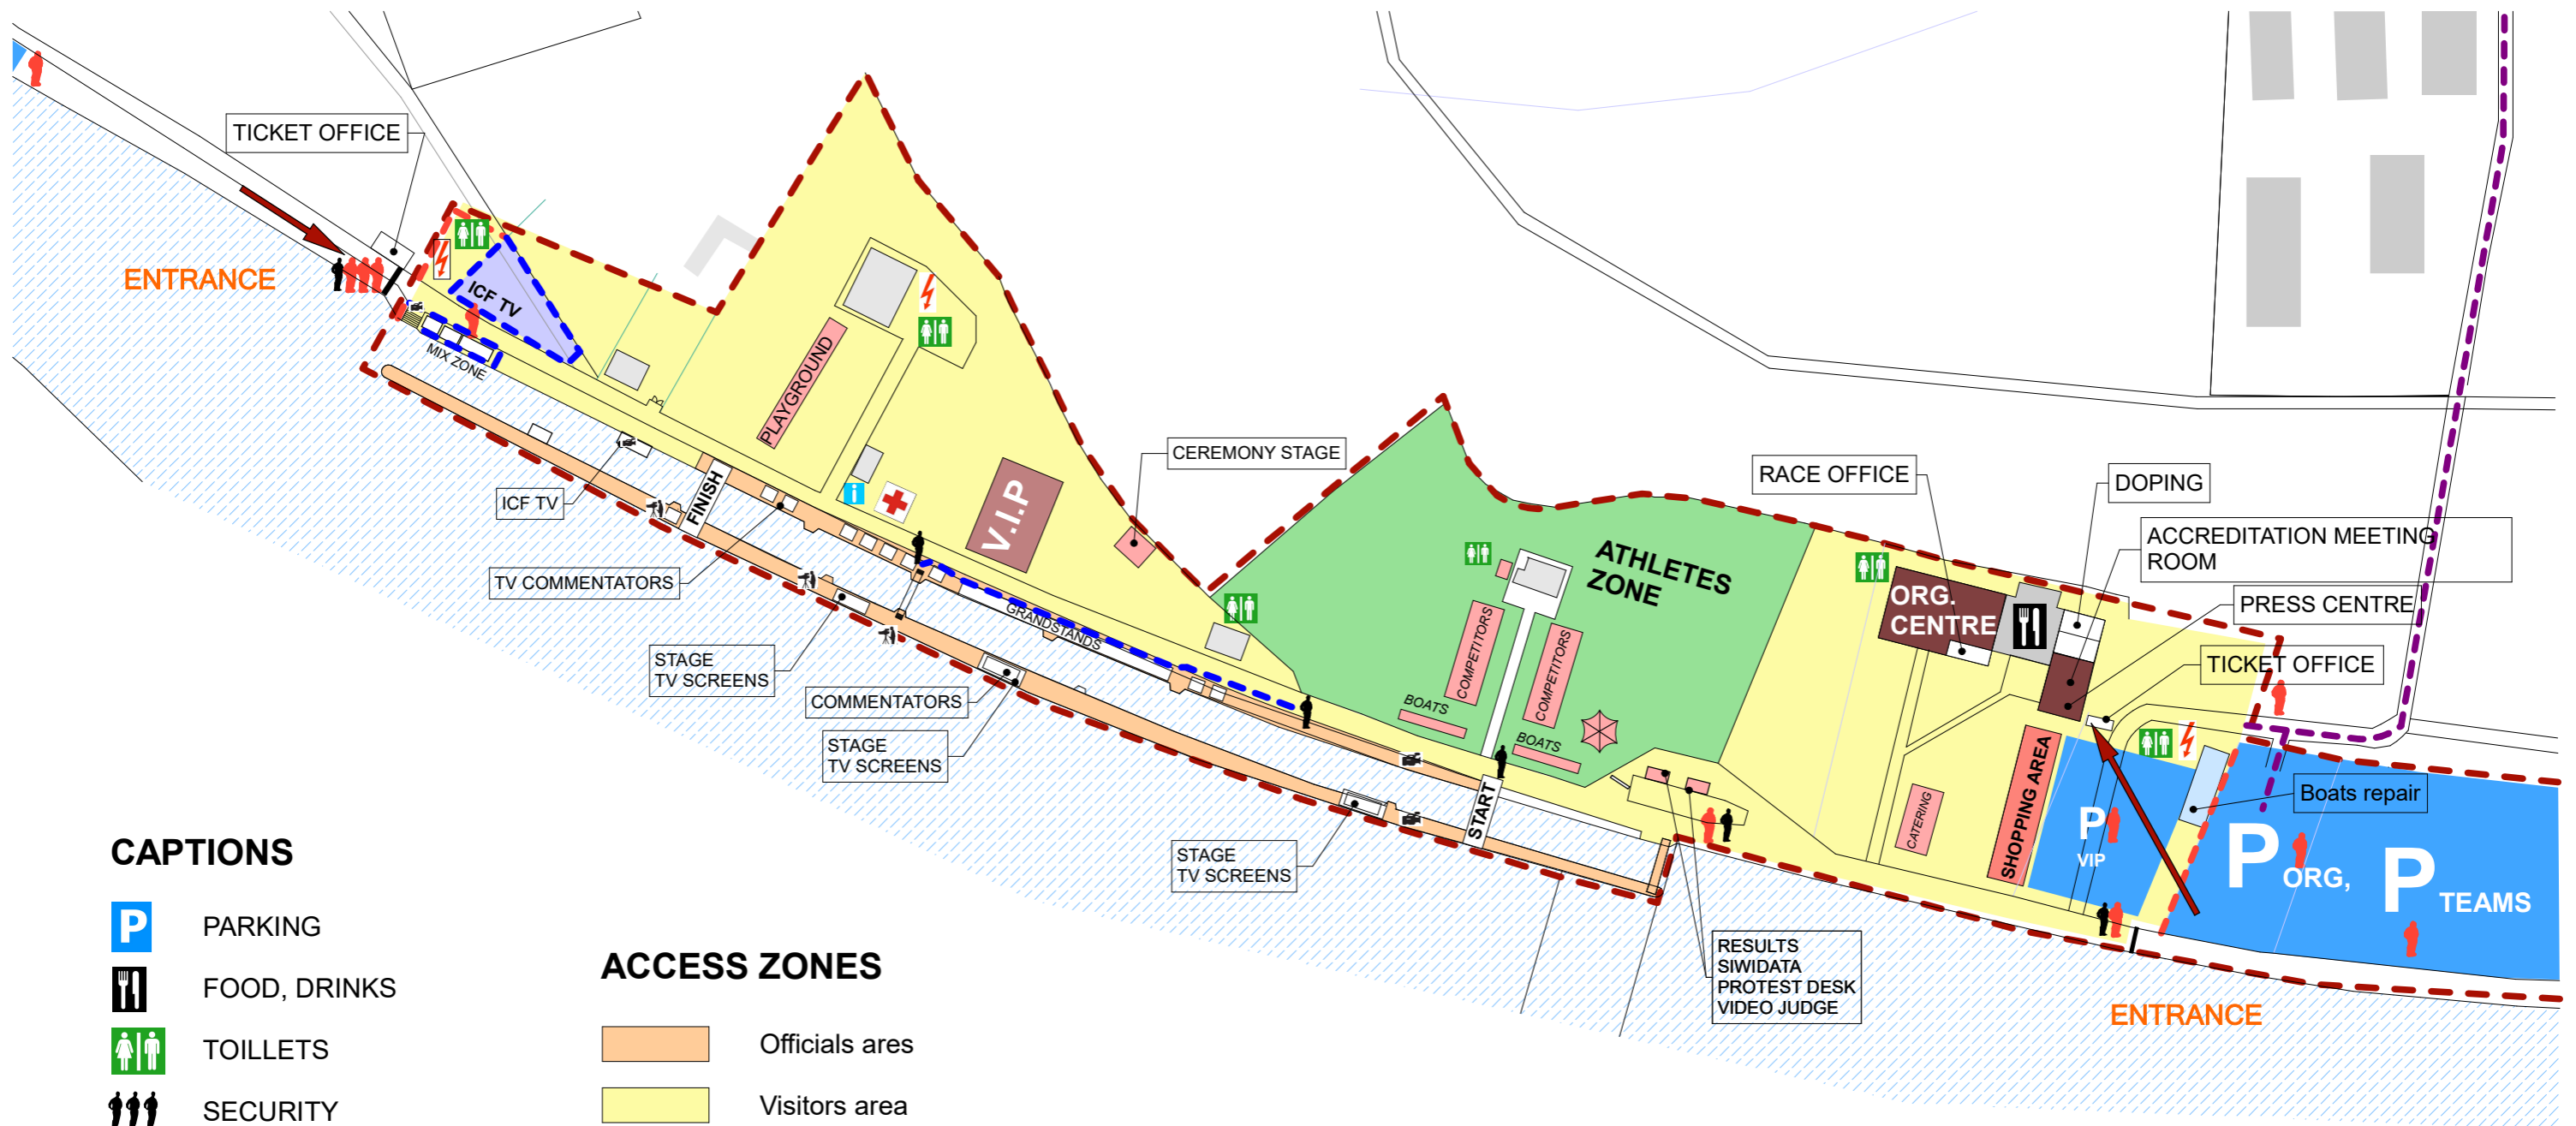

**ICF CANOE SLALOM WORLD CUP  
PRAGUE, CZECH REPUBLIC  
10. - 12.6. 2022**

**VENUE**

**CAPTIONS**

- PARKING
- FOOD, DRINKS
- TOILETS
- SECURITY
- ORGANIZERS
- MEDICAL SERVICE
- HTR -TV CAMERAS
- ELECTRICITY

**ACCESS ZONES**

- Officials ares
- Visitors area
- Teams quarters and areas
- Media areas
- Back of house
- VIP areas
- AREA BORDER
- ZONES BORDER
- ARRIVAL FOR ORGANIZERS, TEAMS AND V.I.P. ONLY